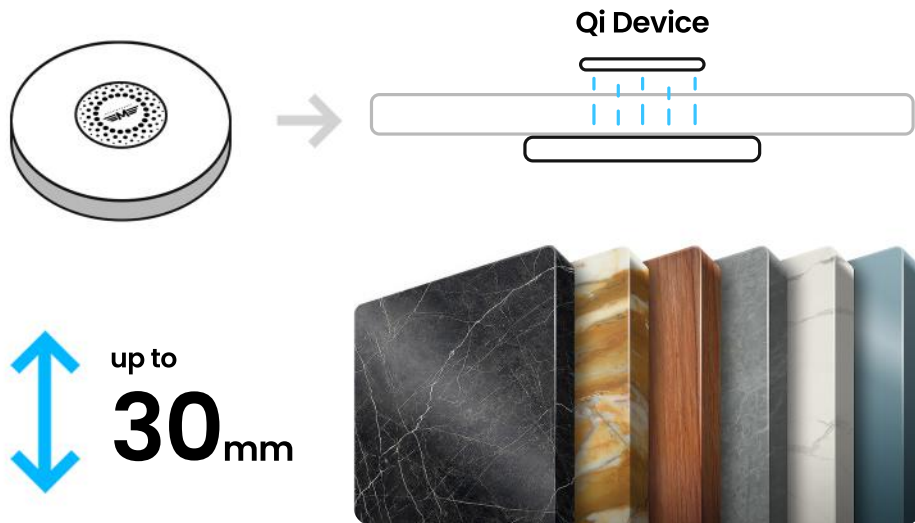

# Mastercharge Invisible<sup>®</sup> LR

**Capable of delivering a superb 10W fast charge through stone, wood, glass and many other materials excluding metal.**

Mastercharge Invisible<sup>®</sup> has been designed to be installed to the underside of furniture, worktops or any other desired location. Delivering a reliable, safe 10W fast charge, the Invisible<sup>®</sup> LR opens the gate to truly hidden charging that lets design come first.