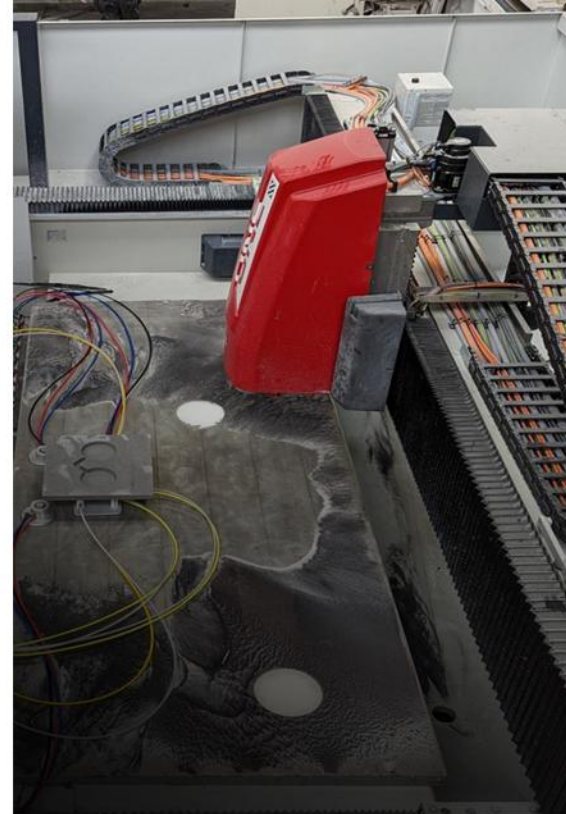

Our invisible wireless charger is the most powerful induction charger on the market offering an outstanding charge distance of up to 30mm, which makes it incredibly easy to retrofit and install yourself. The package includes all fixtures and fittings required and you can even choose your own custom countertop vinyl to suit your environment or brand.

# Mastercharge Invisible<sup>®</sup> LR

**Capable of delivering a superb 10W fast charge through stone, wood, glass and many other materials excluding metal.**

Mastercharge Invisible<sup>®</sup> has been designed to be installed to the underside of furniture, worktops or any other desired location. Delivering a reliable, safe 10W fast charge, the Invisible<sup>®</sup> LR opens the gate to truly hidden charging that lets design come first.

## MasterMap Approved Installer Network ✓

With fixtures shipped in the box, the LR is easy to install with current trends for thinner worktops, however fabrication can often be required for thicker substrates that exceed the LR's charge distance. Having worked with fabricators, installers, joinery companies, shop fitters and many other trades, we have developed our approved installer network - our **MasterMap**.